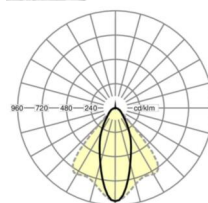

CHARACTERISTICS

Order number	18520304100
EAN number	4020863325535
Commodity code	94051190
Certification mark	IP 20, Protection class I, ENEC10 VDE, F, HACCP DIN10500/Food/IFS-application-related suitability/BRC, Indoor, CE
Impact resistance (IK rating)	IK03 (-20°C bis 35°C)
Ambient temperatur	ta -20°C to 35°C
Warranty period	5 years
State funding programs	BEG - Federal funding for efficient buildings (valid only for Germany)

ELECTRICAL ENGINEERING

Controller	Electronic driver (1 pcs.)
System output	53W
Mains voltage	230V/50Hz
Energy efficiency class/light source	D

LIGHTING TECHNOLOGY

Placement	LED, Colour rendering/Light colour CRI ≥ 80 / 4000K
Colour tolerance (MacAdam)	3SDCM
Photobiological safety (Luminaire)	RG1
Nominal luminous flux	8239lm
LED service life	50000h L80/B10 (Tq 35°C)
Luminaire luminous efficiency	155lm/W
Beam angle	40° (C0) / 85° (C90)
UGR lat./long.	19.8 / 21.5

MECHANICS

Housing colour	traffic white RAL 9016
Dimensions (LxWxH/DxH)	1531mm x 55mm x 37mm
Weight (net)	1.9kg
Type of installation	Mounting rail system installation

Dimensions

L	1531 mm	Length
B	55 mm	Width
H	37 mm	Height

DEEP-LINK

<https://www.regiolux.de/en/article/18520304100>

Reference	LED 8000lm 840
ηLB	100 %
Φ ↓↑	99 % / 1 %
UGR lat./long.	19.8 / 21.5